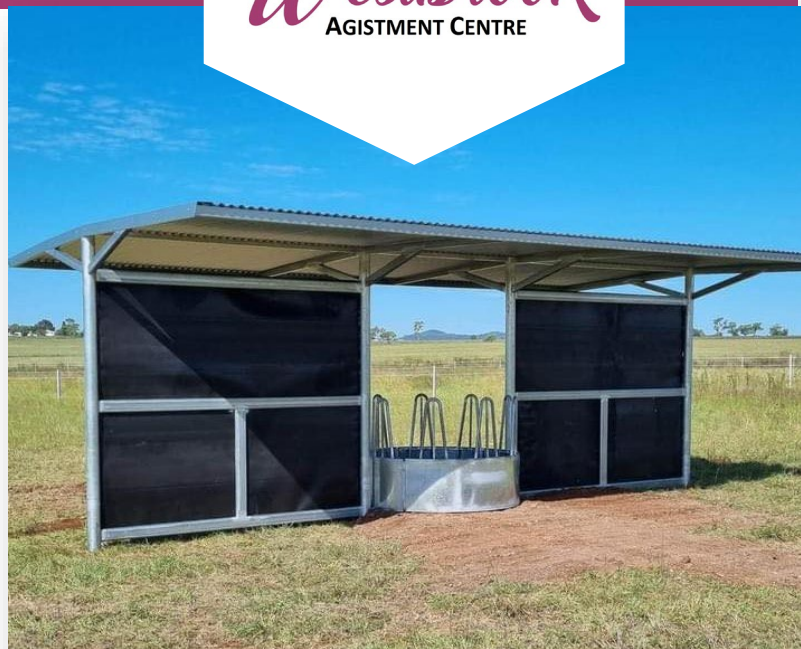

LONG TERM AGISTMENT

FULL CARE AND DIY OPTIONS AVAILABLE

Are you looking for a new home for your beloved equine friends? We are the perfect home away from home for your treasured four-legged friend. Conveniently located just off the Gore Highway, with easy access to the Toowoomba Bypass - 15 minutes from the Toowoomba CBD, 10 minutes from the Toowoomba Show Grounds and 20 minutes from Pittsworth.

Paddocks:

- Three-to-four-acre private paddock
- Shelter or Tree Cover
- Automatic water trough
- Safe Fencing

What facilities can I use?

- 60 x 20 sand arena with jumps
- 60 x 20 sand/rubber arena with dressage markers
- Two round yards
- Large, grassed riding areas
- Washing facilities
- Tack and feed room
- Float parking